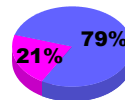

Membership Results 2010-2011

Goal, New, Dropped, Gain/Loss

Comparison of Club Gain/Loss

Current Year Compared to the Previous Year

Comparison of Membership Gain/Loss

Current Year Compared to the Previous Year

YTD Status Quo Clubs 2010-2011

Status Quo Clubs Compared to Status Quo Members

Gender Comparison 2010-2011

Jul/Aug/Sep

Oct/Nov/Dec

Jan/Feb/Mar

Male

Female