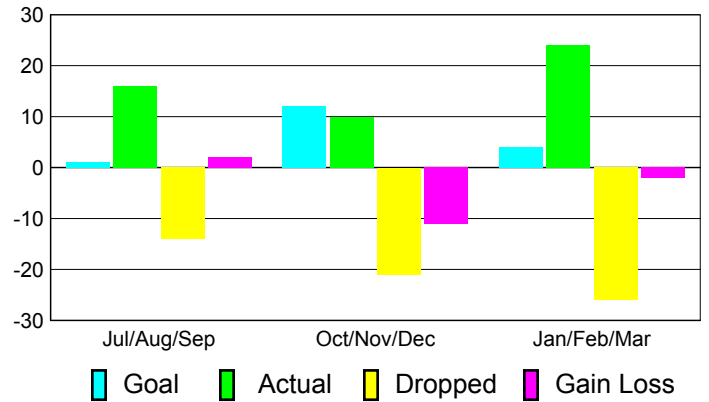

Club Results 2010-2011

Goal, New, Dropped, Gain/Loss

MEMBERSHIP

**Membership Results
2010-2011**

**Membership
2009-2010**

Month	Net Memb Goal	Actual New Memb	Actual Dropped Memb	Gain/Loss of Memb	Gain/Loss of Memb
Jul/Aug/Sep	1	16	-14	2	6
Oct/Nov/Dec	12	10	-21	-11	4
Jan/Feb/Mar	4	24	-26	-2	-22
Totals	17	50	-61	-11	-12

Membership Results 2010-2011

Goal, New, Dropped, Gain/Loss

Comparison of Club Gain/Loss

Current Year Compared to the Previous Year

Comparison of Membership Gain/Loss

Current Year Compared to the Previous Year