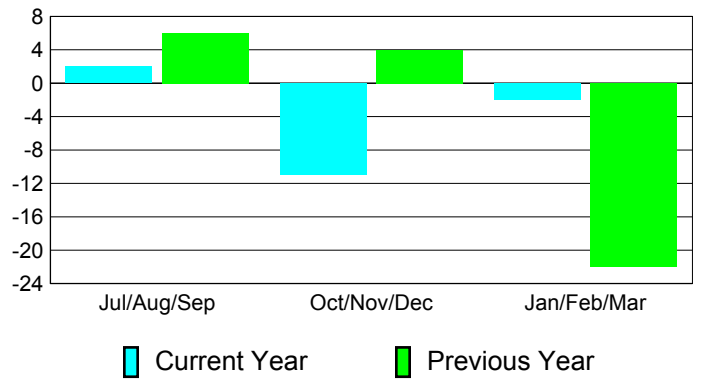

Club Results 2010-2011

Goal, New, Dropped, Gain/Loss

MEMBERSHIP

**Membership Results
2010-2011**

**Membership
2009-2010**

Month	Net Memb Goal	Actual New Memb	Actual Dropped Memb	Gain/Loss of Memb	Gain/Loss of Memb
Jul/Aug/Sep	1	16	-14	2	6
Oct/Nov/Dec	12	10	-21	-11	4
Jan/Feb/Mar	4	24	-26	-2	-22
Totals	17	50	-61	-11	-12

Membership Results 2010-2011

Goal, New, Dropped, Gain/Loss

Comparison of Club Gain/Loss

Current Year Compared to the Previous Year

Comparison of Membership Gain/Loss

Current Year Compared to the Previous Year

YTD Status Quo Clubs 2010-2011

Status Quo Clubs Compared to Status Quo Members

Gender Comparison 2010-2011

Jul/Aug/Sep

Oct/Nov/Dec

Jan/Feb/Mar

Male

Female